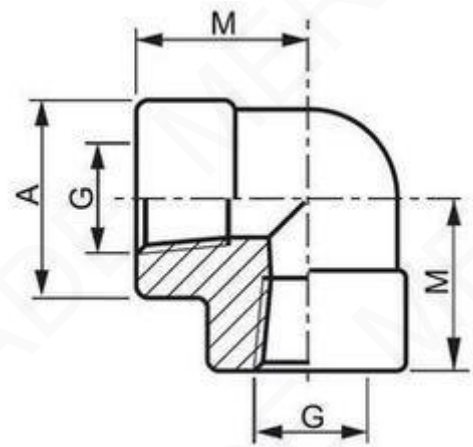

3000 lbs 150 bar Forged fittings NPT

90° FEMALE / FEMALE ELBOWS

3000 lbs

DN	G	M	A	Weight (kg)	Material	Material
8	1/4"	25	25	0,145	304L	316L
12	3/8"	29	33	0,29	304L	316L
15	1/2"	33	38	0,415	304L	316L
20	3/4"	38	46	0,665	304L	316L
25	1"	44	56	1,13	304L	316L
32	1"1/4	51	62	1,27	304L	316L
40	1"1/2	60	75	2,405	304L	316L
50	2"	64	84	2,695	304L	316L

Dimensions datas are subject to change. In case of imperative dimensional datas, please contact us